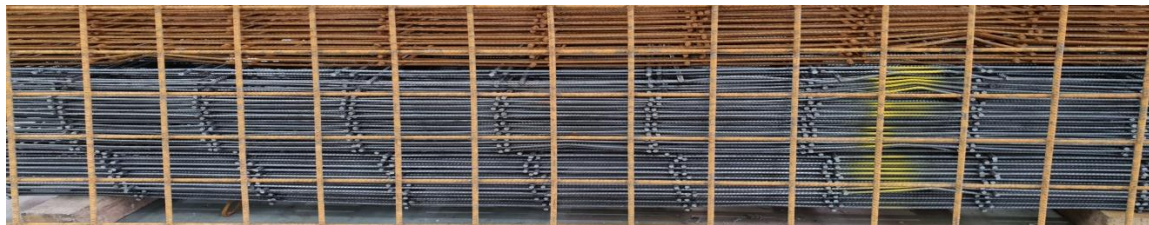

SUPER SALE

SL 81 MESH

✓ Approx 80 Sheets Available

✓ $166.00 per sheet Inc GST

Discoloured & Off Spec (10221)

CARRUM DOWNS

1 SONIA STREET
1300 138 765

MORNINGTON

31 CARBINE WAY
1300 138 765

“One Stop Building Solution Provider”

EMAIL sales@wolters.com.au

1300 138 765

WEBSITE www.wolters.com.au